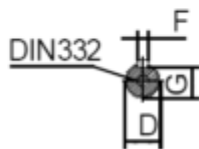

# Data Sheet

Article number: 250301100226

Description: Kleedrive T3C 160M1-2 11.0KW 2800 rpm  
3x400/690V 50HZ IP55 B34 Eff=91,2%

## Measures

A = 254	F = 12	P = 250
AA = 316	G = 37	R = 0
AC = Ø313	H = 160	S = -
AD = 404	HD = 244	T = M12
B = 210	K = Ø15	TBH = 187
C = 108	L = 605	TBS = 91
D = Ø42	M = 215	TBW = 162
E = 110	N = 180	