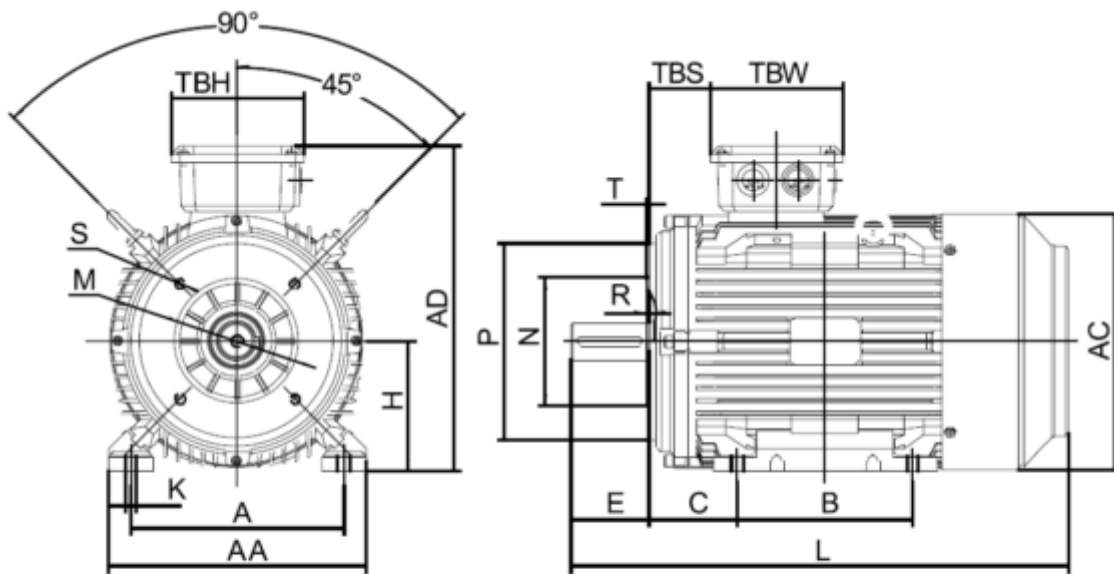

# Data Sheet

Article number: 250301100226

Description: Kleedrive T3C 160M1-2 11.0KW 2800 rpm  
3x400/690V 50HZ IP55 B34 Eff=91,2%

## Measures

A = 254	F = 12	P = 250
AA = 316	G = 37	R = 0
AC = Ø313	H = 160	S = -
AD = 404	HD = 244	T = M12
B = 210	K = Ø15	TBH = 187
C = 108	L = 605	TBS = 91
D = Ø42	M = 215	TBW = 162
E = 110	N = 180	